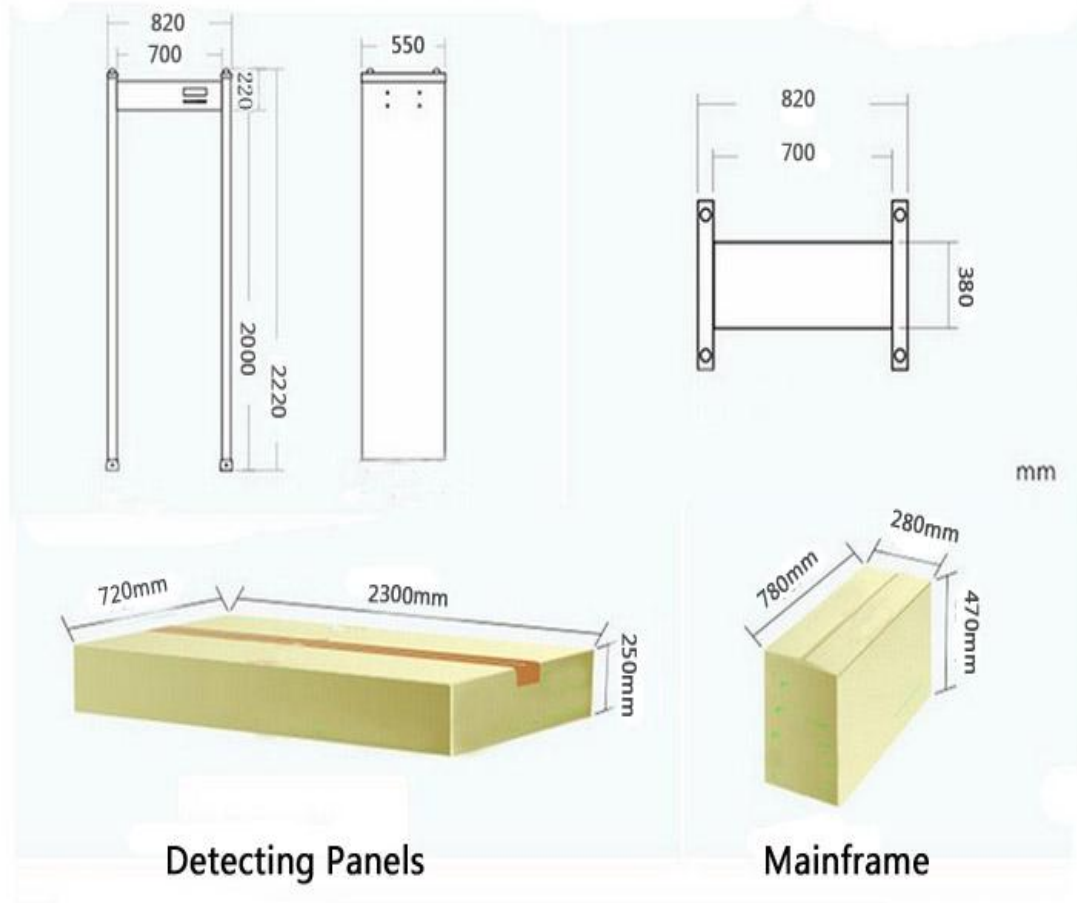

Shenzhen MCD Electronics CO.,Ltd

Quantity comes from **MCD** , Honesty shows all the world